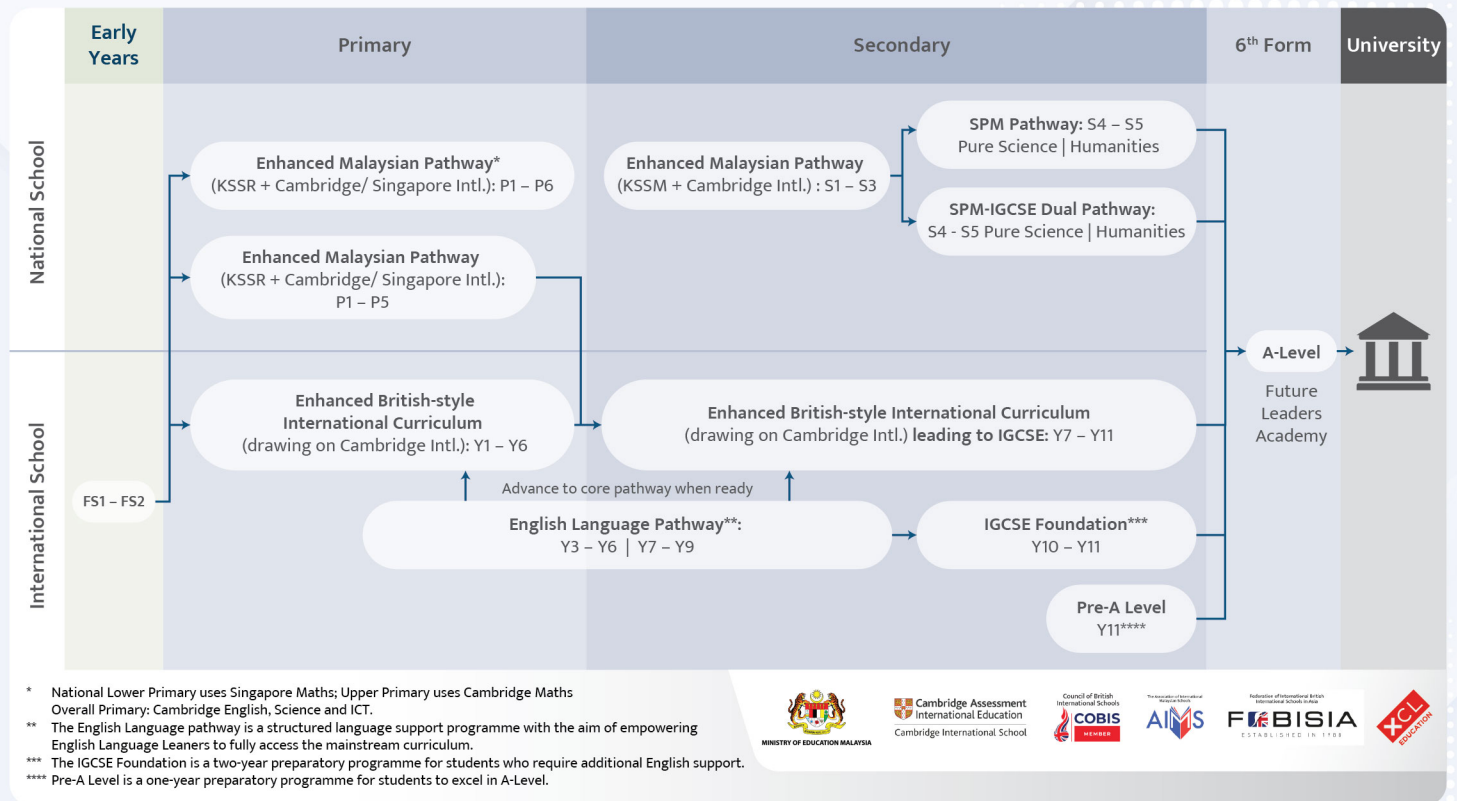

**A nurturing, safe, and vibrant learning community:** Students enjoy the independence of self-directed learning, while benefiting from comprehensive pastoral care that supports their personal growth and wellbeing.

The Sri KDU Sixth Form is not just about exam results. It is a transformative experience, designed to:

- ✓ Develop subject mastery through specialist teaching and rigorous assessment
- ✓ Cultivate critical thinking, creativity, and problem-solving skills
- ✓ Build confidence and public speaking, empowering students to articulate ideas and lead with poise
- ✓ Provide exposure to real-world applications through internships, industry workshops, and field visits
- ✓ Align subject choices with future university and career aspirations

# THE SRI KDU PATHWAY: FROM ENTRY TO UNIVERSITY

Our cohesive Sixth Form pathway ensures a smooth, supported journey for every student. Parents can be assured that each stage is designed to maximize academic readiness and personal development, with clear milestones and guidance every step of the way.